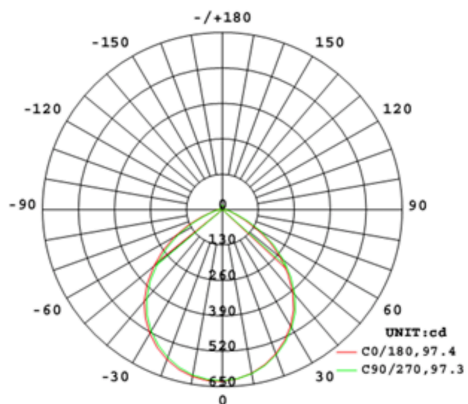

Project:	Type:
Prepared By:	Date:

Driver Info		LED Info	
Type	Constant Current	Watts	14W
120V	0.13A	Color Temp	3500K (Warm Neutral)
208V	N/A	Color Accuracy	80 CRI
240V	N/A	L70 Lifespan	50,000 Hours
277V	N/A	Lumens	1,501 lm
Input Watts	13.9W	Efficacy	100

Technical Specifications (continued)

Optical

Beam Angle:

95°±10°

LED Characteristics

LEDs:

Long-life, high-efficacy, surface-mount LEDs

Flicker:

Case and Pallet Dimensions

	QTY	LENGTH (in)	WIDTH (in)	HEIGHT (in)
CASE	4	15.47	7.99	8
PALLET	600	7.56	3.82	82.28

Dimension

Light Distribution

Features

- High Performance LEDs up to 106 lm/w
- Use to replace up to 100W traditional light sources
- Durable metal construction: dent and scratch resistant
- UL wet location rated
- Compatible with most standard recessed housings
- Dimmable down to 5% on compatible dimmers
- Available in Round 4" 850lm and 6" 850lm, 1050lm and 1400lm
- Available in 4 color temperatures: 2700K, 3000K, 3500K, 4000K
- Available in a smooth and baffle trim option
- Color designer trims as optional accessories available
- 5-Year, No-Compromise Warranty