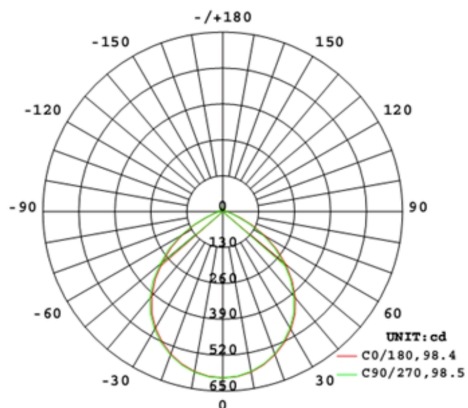

Technical Specifications (continued)

Optical

Beam Angle:

95°±10°

LED Characteristics

LEDs:

Long-life, high-efficacy, surface-mount LEDs

Flicker:

Case and Pallet Dimensions

	QTY	LENGTH (in)	WIDTH (in)	HEIGHT (in)
CASE	4	15.47	7.99	8
PALLET	600	7.56	3.82	82.28

Dimension

Light Distribution

Features

- High Performance LEDs up to 106 lm/w
- Use to replace up to 100W traditional light sources
- Durable metal construction: dent and scratch resistant
- UL wet location rated
- Compatible with most standard recessed housings
- Dimmable down to 5% on compatible dimmers
- Available in Round 4" 850lm and 6" 850lm, 1050lm and 1400lm
- Available in 4 color temperatures: 2700K, 3000K, 3500K, 4000K
- Available in a smooth and baffle trim option
- Color designer trims as optional accessories available
- 5-Year, No-Compromise Warranty