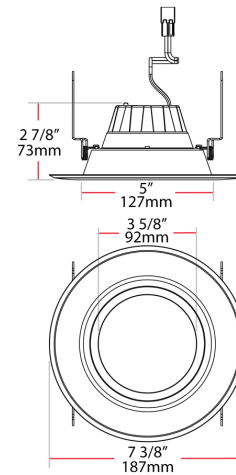

Technical Specifications (continued)

Optical

Beam Angle:

95°±10°

LED Characteristics

LEDs:

Long-life, high-efficacy, surface-mount LEDs

Flicker:

Case and Pallet Dimensions

	QTY	LENGTH (in)	WIDTH (in)	HEIGHT (in)
CASE	4	15.47	7.99	8
PALLET	600	7.56	3.82	82.28

Dimension

Light Distribution

Features

- High Performance LEDs up to 106 lm/w
- Use to replace up to 100W traditional light sources
- Durable metal construction: dent and scratch resistant
- UL wet location rated
- Compatible with most standard recessed housings
- Dimmable down to 5% on compatible dimmers
- Available in Round 4" 850lm and 6" 850lm, 1050lm and 1400lm
- Available in 4 color temperatures: 2700K, 3000K, 3500K, 4000K
- Available in a smooth and baffle trim option
- Color designer trims as optional accessories available
- 5-Year, No-Compromise Warranty