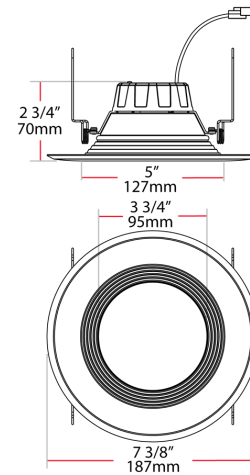

Compatibility:

Compatible with most 5" and 6" recessed housings

Finish:

Matte White

Technical Specifications (continued)

Optical

Beam Angle:

95°±10°

Case and Pallet Dimensions

| | QTY | LENGTH (in) | WIDTH (in) | HEIGHT (in) |
|--------|-----|-------------|------------|-------------|
| CASE | 4 | 15.47 | 7.99 | 8 |
| PALLET | 600 | 7.56 | 3.82 | 82.28 |

Dimension

Light Distribution

Features

- High Performance LEDs up to 106 lm/w
- Use to replace up to 100W traditional light sources
- Durable metal construction: dent and scratch resistant
- UL wet location rated
- Compatible with most standard recessed housings
- Dimmable down to 5% on compatible dimmers
- Available in Round 4" 850lm and 6" 850lm, 1050lm and 1400lm
- Available in 4 color temperatures: 2700K, 3000K, 3500K, 4000K
- Available in a smooth and baffle trim option
- Color designer trims as optional accessories available
- 5-Year, No-Compromise Warranty