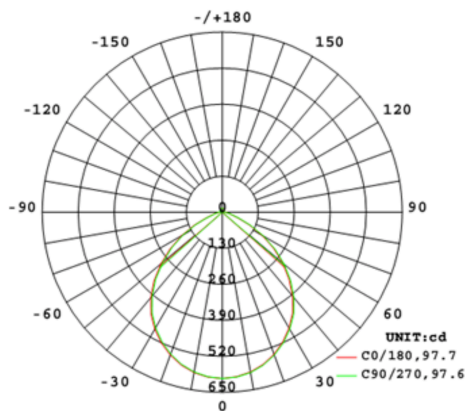

Dimension

Light Distribution

Features

- High Performance LEDs up to 106 lm/w
- Use to replace up to 100W traditional light sources
- Durable metal construction: dent and scratch resistant
- UL wet location rated
- Compatible with most standard recessed housings
- Dimmable down to 5% on compatible dimmers
- Available in Round 4" 850lm and 6" 850lm, 1050lm and 1400lm
- Available in 4 color temperatures: 2700K, 3000K, 3500K, 4000K
- Available in a smooth and baffle trim option
- Color designer trims as optional accessories available
- 5-Year, No-Compromise Warranty