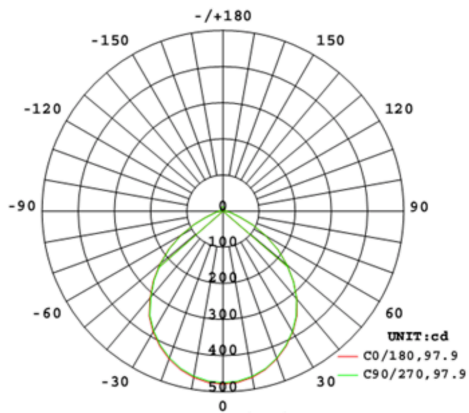

Project:	Type:
Prepared By:	Date:

Driver Info		LED Info	
Type	Constant Current	Watts	11W
120V	0.09A	Color Temp	4000K (Neutral)
208V	N/A	Color Accuracy	80 CRI
240V	N/A	L70 Lifespan	50,000 Hours
277V	N/A	Lumens	1,144 lm
Input Watts	10W	Efficacy	100

Technical Specifications (continued)

Optical

Beam Angle:

95°±10°

LED Characteristics

LEDs:

Long-life, high-efficacy, surface-mount LEDs

Flicker:

Case and Pallet Dimensions

	QTY	LENGTH (in)	WIDTH (in)	HEIGHT (in)
CASE	4	15.47	7.99	8
PALLET	600	7.56	3.82	82.28

Dimension

Light Distribution

Features

- High Performance LEDS up to 106 lm/w
- Use to replace up to 100W traditional light sources
- Durable metal construction: dent and scratch resistant
- UL wet location rated
- Compatible with most standard recessed housings
- Dimmable down to 5% on compatible dimmers
- Available in Round 4" 850lm and 6" 850lm, 1050lm and 1400lm
- Available in 4 color temperatures: 2700K, 3000K, 3500K, 4000K
- Available in a smooth and baffle trim option
- Color designer trims as optional accessories available
- 5-Year, No-Compromise Warranty