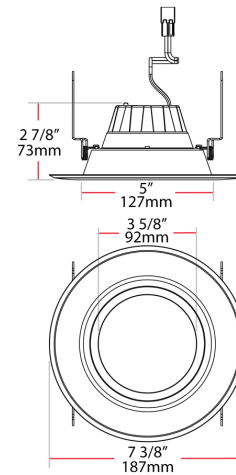

Technical Specifications (continued)

Optical

Beam Angle:

95°±10°

LED Characteristics

LEDs:

Long-life, high-efficacy, surface-mount LEDs

Flicker:

Case and Pallet Dimensions

	QTY	LENGTH (in)	WIDTH (in)	HEIGHT (in)
CASE	4	15.47	7.99	8
PALLET	600	7.56	3.82	82.28

Dimension

Light Distribution

Features

- High Performance LEDS up to 106 lm/w
- Use to replace up to 100W traditional light sources
- Durable metal construction: dent and scratch resistant
- UL wet location rated
- Compatible with most standard recessed housings
- Dimmable down to 5% on compatible dimmers
- Available in Round 4" 850lm and 6" 850lm, 1050lm and 1400lm
- Available in 4 color temperatures: 2700K, 3000K, 3500K, 4000K
- Available in a smooth and baffle trim option
- Color designer trims as optional accessories available
- 5-Year, No-Compromise Warranty