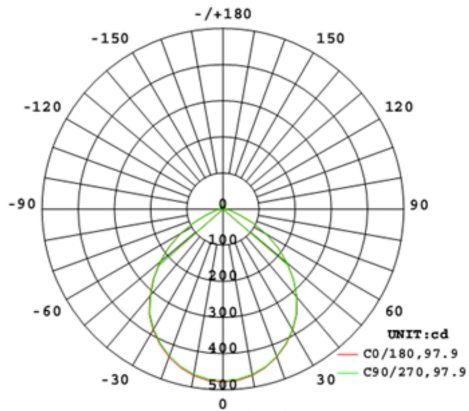

Case and Pallet Dimensions

	QTY	LENGTH (in)	WIDTH (in)	HEIGHT (in)
CASE	4	15.47	7.99	8
PALLET	600	7.56	3.82	82.28

Dimension

Light Distribution

Features

- High Performance LEDs up to 106 lm/w
- Use to replace up to 100W traditional light sources
- Durable metal construction: dent and scratch resistant
- UL wet location rated
- Compatible with most standard recessed housings
- Dimmable down to 5% on compatible dimmers
- Available in Round 4" 850lm and 6" 850lm, 1050lm and 1400lm
- Available in 4 color temperatures: 2700K, 3000K, 3500K, 4000K
- Available in a smooth and baffle trim option
- Color designer trims as optional accessories available
- 5-Year, No-Compromise Warranty