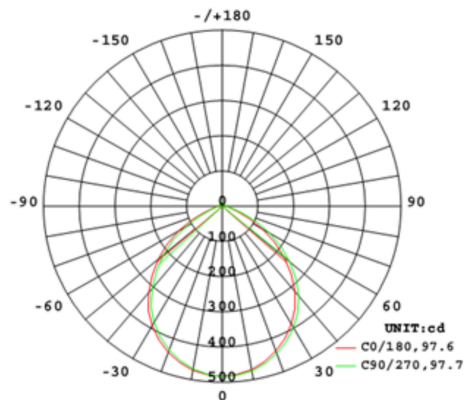

Case and Pallet Dimensions

	QTY	LENGTH (in)	WIDTH (in)	HEIGHT (in)
CASE	4	15.47	7.99	8
PALLET	600	7.56	3.82	82.28

Dimension

Light Distribution

Features

- High Performance LEDs up to 106 lm/w
- Use to replace up to 100W traditional light sources
- Durable metal construction: dent and scratch resistant
- UL wet location rated
- Compatible with most standard recessed housings
- Dimmable down to 5% on compatible dimmers
- Available in Round 4" 850lm and 6" 850lm, 1050lm and 1400lm
- Available in 4 color temperatures: 2700K, 3000K, 3500K, 4000K
- Available in a smooth and baffle trim option
- Color designer trims as optional accessories available
- 5-Year, No-Compromise Warranty