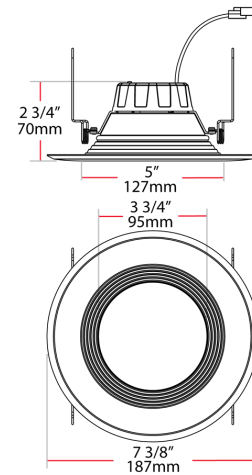

Compatibility:

Compatible with most 5" and 6" recessed housings

Finish:

Matte White

Technical Specifications (continued)

Optical

Beam Angle:

95°±10°

Case and Pallet Dimensions

	QTY	LENGTH (in)	WIDTH (in)	HEIGHT (in)
CASE	4	15.47	7.99	8
PALLET	600	7.56	3.82	82.28

Dimension

Light Distribution

Features

- High Performance LEDs up to 106 lm/w
- Use to replace up to 100W traditional light sources
- Durable metal construction: dent and scratch resistant
- UL wet location rated
- Compatible with most standard recessed housings
- Dimmable down to 5% on compatible dimmers
- Available in Round 4" 850lm and 6" 850lm, 1050lm and 1400lm
- Available in 4 color temperatures: 2700K, 3000K, 3500K, 4000K
- Available in a smooth and baffle trim option
- Color designer trims as optional accessories available
- 5-Year, No-Compromise Warranty