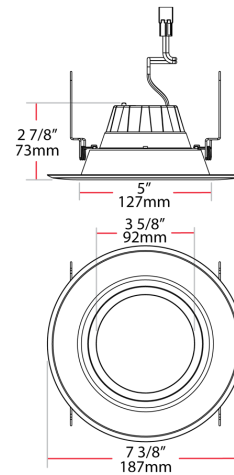

### Optical

**Beam Angle:**

95°±10°

## Case and Pallet Dimensions

	QTY	LENGTH (in)	WIDTH (in)	HEIGHT (in)
CASE	4	15.47	7.99	8
PALLET	600	7.56	3.82	82.28

## Dimension