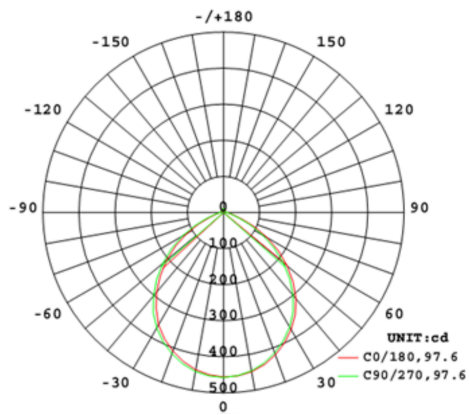

Light Distribution

Features

- High Performance LEDS up to 106 lm/w
- Use to replace up to 100W traditional light sources
- Durable metal construction: dent and scratch resistant
- UL wet location rated
- Compatible with most standard recessed housings
- Dimmable down to 5% on compatible dimmers
- Available in Round 4" 850lm and 6" 850lm, 1050lm and 1400lm
- Available in 4 color temperatures: 2700K, 3000K, 3500K, 4000K
- Available in a smooth and baffle trim option
- Color designer trims as optional accessories available
- 5-Year, No-Compromise Warranty