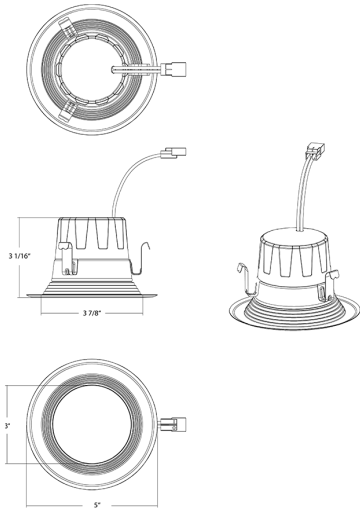

Dimensions

Features

- Direct Connect to the Lightcloud Blue mobile app via Bluetooth, no Gateway or Hub required
- Use mobile device to configure features for On/Off Control, Dim Level, Color Temperature, Schedules, Scenes, SmartShift and more
- Natural Spectrum Technology mimics natural sunlight to see colors more accurately
- Tunable White 2700-6500K with smooth transition between color temperatures
- Circadian SmartShift Capable to sync with local sunrise/sunset

Ordering Matrix

Family	Size	Shape	Wattage	CRI/Color Temp	Voltage	Finish	Trim	SmartShift	Spectrum	Lightcloud Blue			
R	4	R	8	9TW	120	W	B	-	SS	-	NS	-	/LCB
	6 = 6" 4 = 4"	R = Round	8 = 8W	9TW = 90 CRI, Tunable White	120 = 120V	W = White	B = Baffle		SS = SmartShift		NS = Natural Spectrum		/LCB = Lightcloud® Blue Enabled