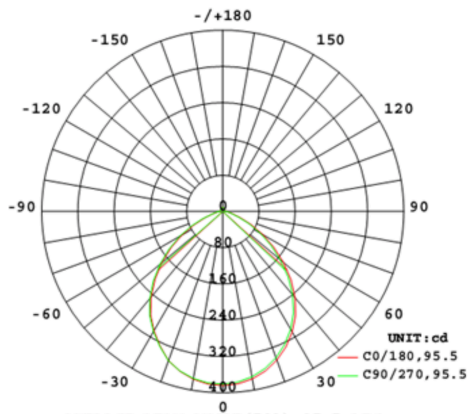

Light Distribution

Features

- High Performance LEDs up to 106 lm/w
- Use to replace up to 100W traditional light sources
- Durable metal construction: dent and scratch resistant
- UL wet location rated
- Compatible with most standard recessed housings
- Dimmable down to 5% on compatible dimmers
- Available in Round 4" 850lm and 6" 850lm, 1050lm and 1400lm
- Available in 4 color temperatures: 2700K, 3000K, 3500K, 4000K
- Available in a smooth and baffle trim option
- Color designer trims as optional accessories available
- 5-Year, No-Compromise Warranty