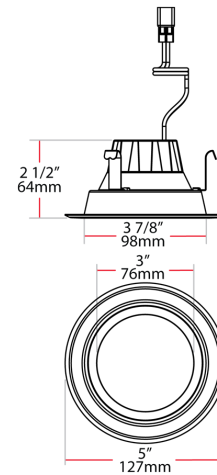

### Optical

**Beam Angle:**

95°±10°

## Case and Pallet Dimensions

	QTY	LENGTH (in)	WIDTH (in)	HEIGHT (in)
CASE	4	11.02	6.5	6
PALLET	1568	5.31	3.03	86.22

## Dimension