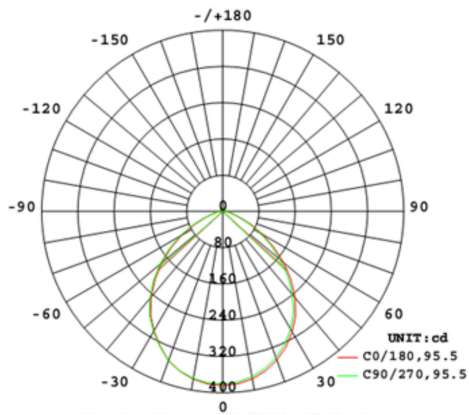

Case and Pallet Dimensions

	QTY	LENGTH (in)	WIDTH (in)	HEIGHT (in)
CASE	4	11.02	6.5	6
PALLET	1568	5.31	3.03	86.22

Dimension

Light Distribution

Features

- High Performance LEDS up to 106 lm/w
- Use to replace up to 100W traditional light sources
- Durable metal construction: dent and scratch resistant
- UL wet location rated
- Compatible with most standard recessed housings
- Dimmable down to 5% on compatible dimmers
- Available in Round 4" 850lm and 6" 850lm, 1050lm and 1400lm
- Available in 4 color temperatures: 2700K, 3000K, 3500K, 4000K
- Available in a smooth and baffle trim option
- Color designer trims as optional accessories available
- 5-Year, No-Compromise Warranty