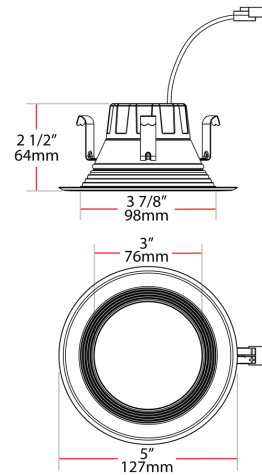

Case and Pallet Dimensions

	QTY	LENGTH (in)	WIDTH (in)	HEIGHT (in)
CASE	4	11.02	6.5	6
PALLET	1568	5.31	3.03	86.22

Dimension

Light Distribution

Features

- High Performance LEDS up to 106 lm/w
- Use to replace up to 100W traditional light sources
- Durable metal construction: dent and scratch resistant
- UL wet location rated
- Compatible with most standard recessed housings
- Dimmable down to 5% on compatible dimmers
- Available in Round 4" 850lm and 6" 850lm, 1050lm and 1400lm
- Available in 4 color temperatures: 2700K, 3000K, 3500K, 4000K
- Available in a smooth and baffle trim option
- Color designer trims as optional accessories available
- 5-Year, No-Compromise Warranty