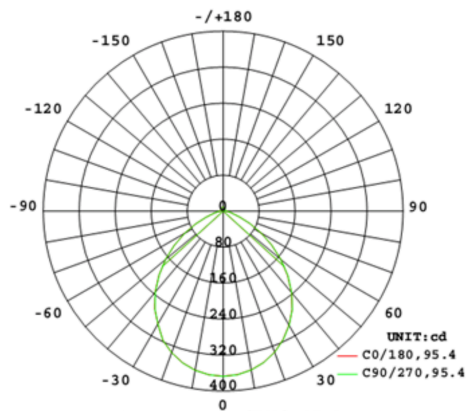

UPC: 019813510705

Color: White

Weight: 0.5 lbs

Project:	Type:
Prepared By:	Date:

Driver Info		LED Info	
Type	Constant Current	Watts	8W
120V	0.07A	Color Temp	3500K (Warm Neutral)
208V	N/A	Color Accuracy	80 CRI
240V	N/A	L70 Lifespan	50,000 Hours
277V	N/A	Lumens	862 lm
Input Watts	7.4W	Efficacy	100

Case and Pallet Dimensions

	QTY	LENGTH (in)	WIDTH (in)	HEIGHT (in)
CASE	4	11.02	6.5	6
PALLET	1568	5.31	3.03	86.22

Dimension

Light Distribution

Features

- High Performance LEDs up to 106 lm/w
- Use to replace up to 100W traditional light sources
- Durable metal construction: dent and scratch resistant
- UL wet location rated
- Compatible with most standard recessed housings
- Dimmable down to 5% on compatible dimmers
- Available in Round 4" 850lm and 6" 850lm, 1050lm and 1400lm
- Available in 4 color temperatures: 2700K, 3000K, 3500K, 4000K
- Available in a smooth and baffle trim option
- Color designer trims as optional accessories available
- 5-Year, No-Compromise Warranty