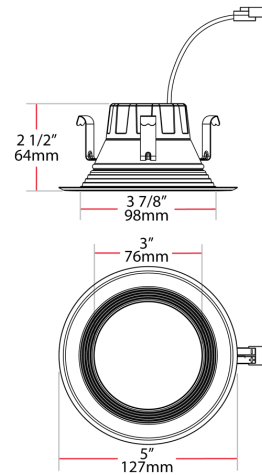

### Optical

**Beam Angle:**

95°±10°

## Case and Pallet Dimensions

	QTY	LENGTH (in)	WIDTH (in)	HEIGHT (in)
CASE	4	11.02	6.5	6
PALLET	1568	5.31	3.03	86.22

## Dimension