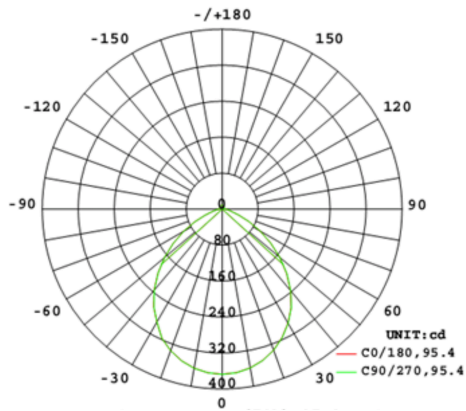

Light Distribution

Features

- High Performance LEDs up to 106 lm/w
- Use to replace up to 100W traditional light sources
- Durable metal construction: dent and scratch resistant
- UL wet location rated
- Compatible with most standard recessed housings
- Dimmable down to 5% on compatible dimmers
- Available in Round 4" 850lm and 6" 850lm, 1050lm and 1400lm
- Available in 4 color temperatures: 2700K, 3000K, 3500K, 4000K
- Available in a smooth and baffle trim option
- Color designer trims as optional accessories available
- 5-Year, No-Compromise Warranty