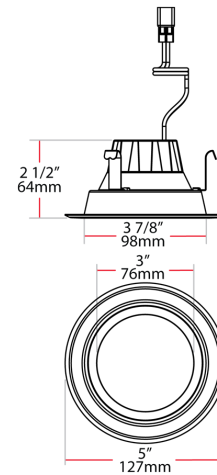

Compatibility:

Compatible with most common 4" recessed housings

Finish:

Matte White

Technical Specifications (continued)

Optical

Beam Angle:

95°±10°

Case and Pallet Dimensions

	QTY	LENGTH (in)	WIDTH (in)	HEIGHT (in)
CASE	4	11.02	6.5	6
PALLET	1568	5.31	3.03	86.22

Dimension

Light Distribution

Features

- High Performance LEDs up to 106 lm/w
- Use to replace up to 100W traditional light sources
- Durable metal construction: dent and scratch resistant
- UL wet location rated
- Compatible with most standard recessed housings
- Dimmable down to 5% on compatible dimmers
- Available in Round 4" 850lm and 6" 850lm, 1050lm and 1400lm
- Available in 4 color temperatures: 2700K, 3000K, 3500K, 4000K
- Available in a smooth and baffle trim option
- Color designer trims as optional accessories available
- 5-Year, No-Compromise Warranty