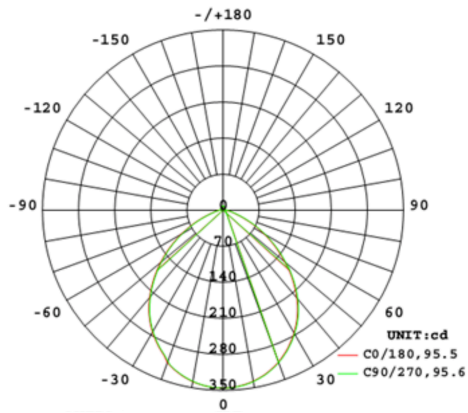

Case and Pallet Dimensions

	QTY	LENGTH (in)	WIDTH (in)	HEIGHT (in)
CASE	4	11.02	6.5	6
PALLET	1568	5.31	3.03	86.22

Dimension

Light Distribution

Features

- High Performance LEDs up to 106 lm/w
- Use to replace up to 100W traditional light sources
- Durable metal construction: dent and scratch resistant
- UL wet location rated
- Compatible with most standard recessed housings
- Dimmable down to 5% on compatible dimmers
- Available in Round 4" 850lm and 6" 850lm, 1050lm and 1400lm
- Available in 4 color temperatures: 2700K, 3000K, 3500K, 4000K
- Available in a smooth and baffle trim option
- Color designer trims as optional accessories available
- 5-Year, No-Compromise Warranty