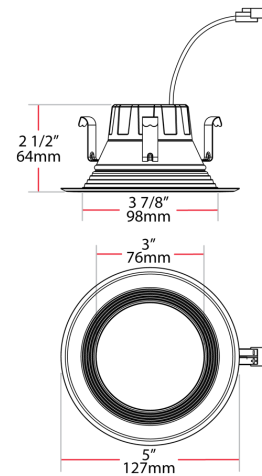

Compatibility:

Compatible with most common 4" recessed housings

Finish:

Matte White

Technical Specifications (continued)

Optical

Beam Angle:

95°±10°

Case and Pallet Dimensions

	QTY	LENGTH (in)	WIDTH (in)	HEIGHT (in)
CASE	4	11.02	6.5	6
PALLET	1568	5.31	3.03	86.22

Dimension

Light Distribution

Features

- High Performance LEDs up to 106 lm/w
- Use to replace up to 100W traditional light sources
- Durable metal construction: dent and scratch resistant
- UL wet location rated
- Compatible with most standard recessed housings
- Dimmable down to 5% on compatible dimmers
- Available in Round 4" 850lm and 6" 850lm, 1050lm and 1400lm
- Available in 4 color temperatures: 2700K, 3000K, 3500K, 4000K
- Available in a smooth and baffle trim option
- Color designer trims as optional accessories available
- 5-Year, No-Compromise Warranty