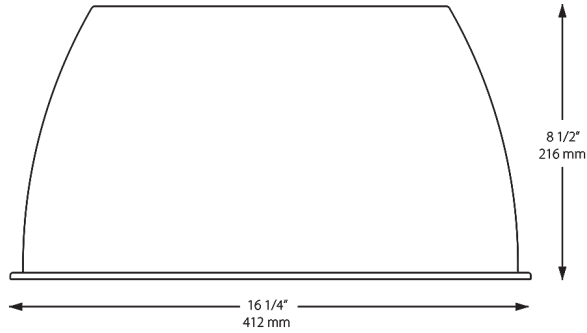

Dimensions

Features

Reflectors tailor the Haybay to specific applications:

Downlight only, uplight + downlight, and high or low mounting heights.

5-Year, No-Compromise Warranty

Ordering Matrix

Family

Reflector

R16

AR = 11" Clear Prismatic Acrylic

PF = 11" Frosted Prismatic Acrylic

SP = 8.5" Short Clear Prismatic Acrylic

SPF = 8.5" Short Frosted Prismatic Acrylic

SA = 5" Short White Aluminum