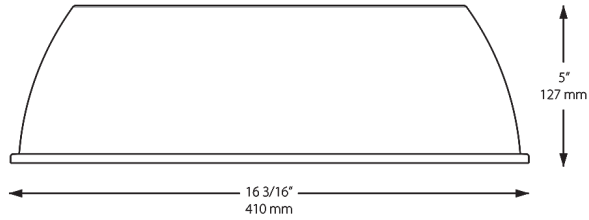

Dimensions

Features

Reflectors tailor the Haybay to specific applications:

Downlight only, uplight + downlight, and high or low mounting heights.

5-Year, No-Compromise Warranty

Ordering Matrix

Family	Reflector
R16	

AR = 11" Clear Prismatic Acrylic

PF = 11" Frosted Prismatic Acrylic

SP = 8.5" Short Clear Prismatic Acrylic

SPF = 8.5" Short Frosted Prismatic Acrylic

SA = 5" Short White Aluminum