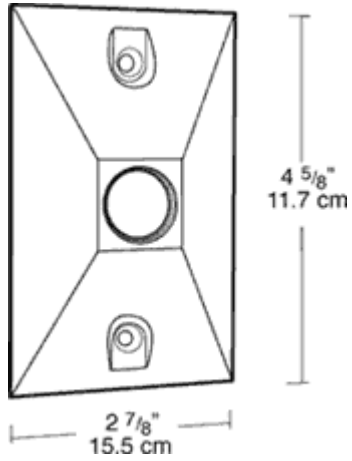

Project:	Type:
Prepared By:	Date:

Die cast rectangular covers with one or three 1/2" threaded holes. Fits FS, cast and recessed single outlet boxes. Supplied with thick foam rubber gasket and two #6-32 stainless steel screws. 3 hole cover comes with one die cast 1/2" close-up plug.

Precision die cast aluminum rectangular covers

Screws:

6-32 Nickel Plated Brass

Hole Count:

3 Hole

Other

Buy American Act Compliance:

RAB values USA manufacturing! Upon request, RAB may be able to manufacture this product to be compliant with the Buy American Act (BAA). Please contact customer service to request a quote for the product to be made BAA compliant.

Dimensions

Features

- Sturdy, clear cover for easy visibility
- Thick weather seal gaskets
- Mounting hardware supplied
- Close-up plugs allow Phillips or slotted screwdrivers for easy installation
- RAB's distinctive see-thru weatherproof packaging has all the information you need
- Clear PVC plastic turtle cover with lockable latch
- Smooth edged electrical cord slots