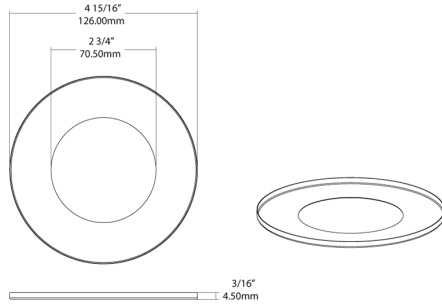

Description:

4-inch magnetic black color trim for PUCKFA-4R

Product Type:

Recessed Downlights

Construction

Material:

Metal

Trim Style:

Smooth Trim

Shape:

Round

Size:

4"

Other

Buy American Act Compliance:

RAB values USA manufacturing! Upon request, RAB may be able to manufacture this product to be compliant with the Buy American Act (BAA). Please contact customer service to request a quote for the product to be made BAA compliant.

Dimensions

Features

- Slim wafer design - fits in 4" can or 4" J-Box
- Suitable for dry, damp, and wet environments
- Steel trim with magnetic design for quick trim replacement
- Trim color options available in Brushed Nickel, Black, and Bronze
- Includes E26 cap as an accessory to meet T24 & T20 requirements
- Field adjustable color temperature options from 2700/3000/3500/4000/5000K
- High performance >90CRI to provide accurate color rendering

Ordering Matrix

| Family | Size | Shape | Wattage | CRI/Color Temp |
|---|------|-------|---------|----------------|
| PUCKFA | TRIM | 4R | B | S |
| 4 = 4" R = Round 7.5 = 7.5W 9CCT = 90 CRI, 2700K/3000K/3500K/4000K/5000K | | | | |