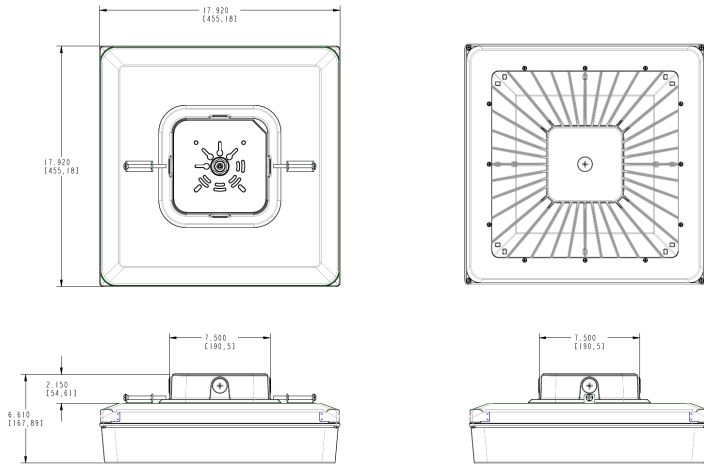

Dimensions

Features

- Ultra-high efficiency
- Pendant or surface mount
- Low glare, vandal-resistant polycarbonate lens
- 20% uplight eliminates "cave effect"
- 100,000-Hour LED lifespan
- 5-Year, No-Compromise Warranty

Ordering Matrix

Family	Wattage	Color Temp	Finish	Driver Options	Options	Other Options
PRT	80	N			/PCS2	
	30 = 30W (14" x 14") 42 = 42W (14" x 14") 55 = 55W (14" x 14") 70 = 70W (18" x 18") 80 = 80W (18" x 18") 105 = 105W (18" x 18")	Blank = 5000K Cool N = 4000K Neutral Y = 3000K Warm	Blank = Bronze W = White	Blank = 120-277V, 0-10V Dimming /480 = 480V, 0-10V Dimming	Blank = No Option /E = Battery Backup /WS = Multi-Level Motion Sensor for 14" /WS2 = Multi-Level Motion Sensor for 18" /PCS = 120V Swivel Photocell /PCS2 = 277V Swivel Photocell /PCS4 = 480V Swivel Photocell /LC = Lightcloud® Controller /LCS = Lightcloud® Sensor	Blank = Standard USA = BAA Compliant

¹ Only available for 120-277V.