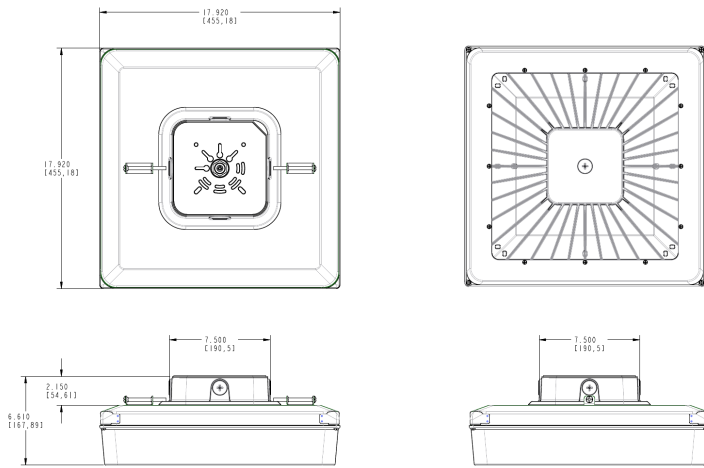

Dimensions

Features

- Ultra-high efficiency
- Pendant or surface mount
- Low glare, vandal-resistant polycarbonate lens
- 20% uplight eliminates "cave effect"
- 100,000-Hour LED lifespan
- 5-Year, No-Compromise Warranty

Ordering Matrix

Family	Wattage	Color Temp	Finish	Driver Options	Options	Other Options
PRT	80	N			/PCS	
	30 = 30W (14" x 14") 42 = 42W (14" x 14") 55 = 55W (14" x 14") 70 = 70W (18" x 18") 80 = 80W (18" x 18") 105 = 105W (18" x 18")	Blank = 5000K Cool N = 4000K Neutral Y = 3000K Warm	Blank = Bronze W = White	Blank = 120-277V, 0-10V Dimming /480 = 480V, 0-10V Dimming	Blank = No Option /E = Battery Backup /WS = Multi-Level Motion Sensor for 14" /WS2 = Multi-Level Motion Sensor for 18" /PCS = 120V Swivel Photocell /PCS2 = 277V Swivel Photocell /PCS4 = 480V Swivel Photocell /LC = Lightcloud® Controller /LCS = Lightcloud® Sensor	Blank = Standard USA = BAA Compliant

¹ Only available for 120-277V.