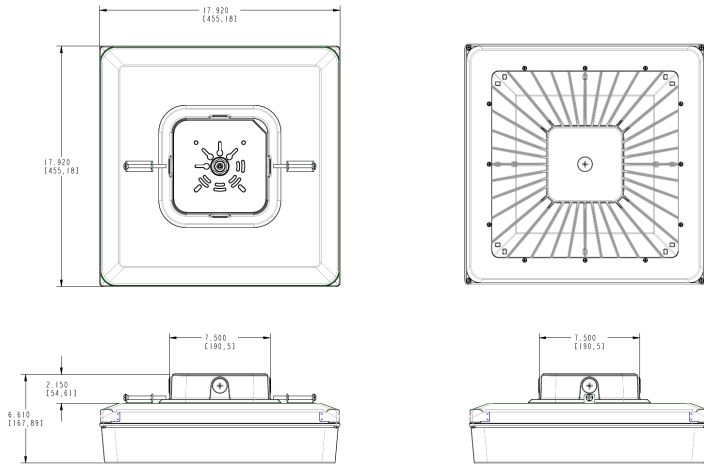

Dimensions

Features

- Ultra-high efficiency
- Pendant or surface mount
- Low glare, vandal-resistant polycarbonate lens
- 20% uplight eliminates "cave effect"
- 100,000-Hour LED lifespan
- 5-Year, No-Compromise Warranty

Ordering Matrix

Family	Wattage	Color Temp	Finish	Driver Options	Options	Other Options
PRT	80	N				
	30 = 30W (14" x 14") 42 = 42W (14" x 14") 55 = 55W (14" x 14") 70 = 70W (18" x 18") 80 = 80W (18" x 18") 105 = 105W (18" x 18")	Blank = 5000K Cool N = 4000K Neutral Y = 3000K Warm	Blank = Bronze W = White	Blank = 120-277V, 0-10V Dimming /480 = 480V, 0-10V Dimming	/LCS = Lightcloud® Sensor Blank = No Option /E = Battery Backup /WS = Multi-Level Motion Sensor for 14" /WS2 = Multi-Level Motion Sensor for 18" /PCS = 120V Swivel Photocell /PCS2 = 277V Swivel Photocell /PCS4 = 480V Swivel Photocell /LC = Lightcloud® Controller	Blank = Standard USA = BAA Compliant

¹ Only available for 120-277V.