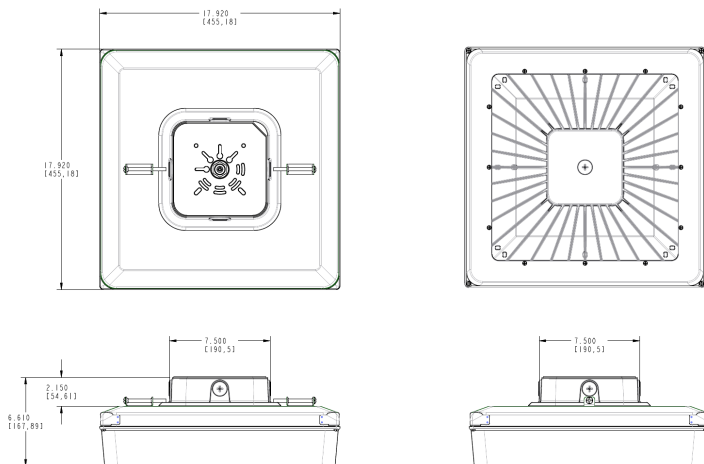

Dimensions

Features

- Ultra-high efficiency
- Pendant or surface mount
- Low glare, vandal-resistant polycarbonate lens
- 20% uplight eliminates "cave effect"
- 100,000-Hour LED lifespan
- 5-Year, No-Compromise Warranty