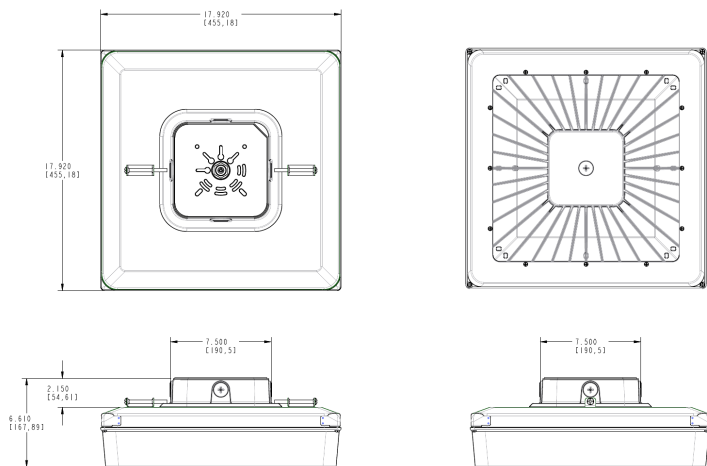

Dimensions

Features

- Ultra-high efficiency
- Pendant or surface mount
- Low glare, vandal-resistant polycarbonate lens
- 20% uplight eliminates "cave effect"
- 100,000-Hour LED lifespan
- 5-Year, No-Compromise Warranty

Ordering Matrix

Family	Wattage	Color Temp	Finish	Driver Options	Options	Other Options
PRT	70	Y			/PCS	
	30 = 30W (14" x 14") 42 = 42W (14" x 14") 55 = 55W (14" x 14") 70 = 70W (18" x 18") 80 = 80W (18" x 18") 105 = 105W (18" x 18")	Blank = 5000K Cool N = 4000K Neutral Y = 3000K Warm	Blank = Bronze W = White	Blank = 120-277V, 0-10V Dimming /480 = 480V, 0-10V Dimming	Blank = No Option /E = Battery Backup /WS = Multi-Level Motion Sensor for 14" /WS2 = Multi-Level Motion Sensor for 18" /PCS = 120V Swivel Photocell /PCS2 = 277V Swivel Photocell /PCS4 = 480V Swivel Photocell /LC = Lightcloud® Controller /LCS = Lightcloud® Sensor	Blank = Standard USA = BAA Compliant

¹ Only available for 120-277V.