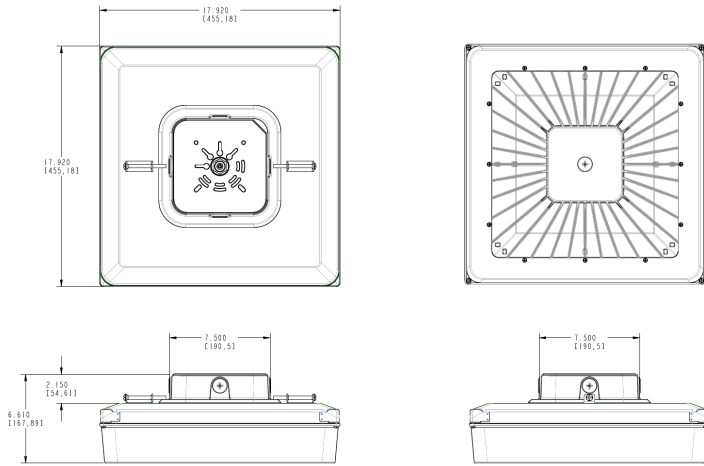

Dimensions

Features

- Ultra-high efficiency
- Pendant or surface mount
- Low glare, vandal-resistant polycarbonate lens
- 20% uplight eliminates "cave effect"
- 100,000-Hour LED lifespan
- 5-Year, No-Compromise Warranty

Ordering Matrix

Family	Wattage	Color Temp	Finish	Driver Options	Options	Other Options
PRT	70	Y				
	30 = 30W (14" x 14") 42 = 42W (14" x 14") 55 = 55W (14" x 14") 70 = 70W (18" x 18") 80 = 80W (18" x 18") 105 = 105W (18" x 18")	Blank = 5000K Cool N = 4000K Neutral Y = 3000K Warm	Blank = Bronze W = White	Blank = 120-277V, 0-10V Dimming /480 = 480V, 0-10V Dimming	/LCS = Lightcloud® Sensor Blank = No Option /E = Battery Backup /WS = Multi-Level Motion Sensor for 14" /WS2 = Multi-Level Motion Sensor for 18" /PCS = 120V Swivel Photocell /PCS2 = 277V Swivel Photocell /PCS4 = 480V Swivel Photocell /LC = Lightcloud® Controller	Blank = Standard USA = BAA Compliant

¹ Only available for 120-277V.