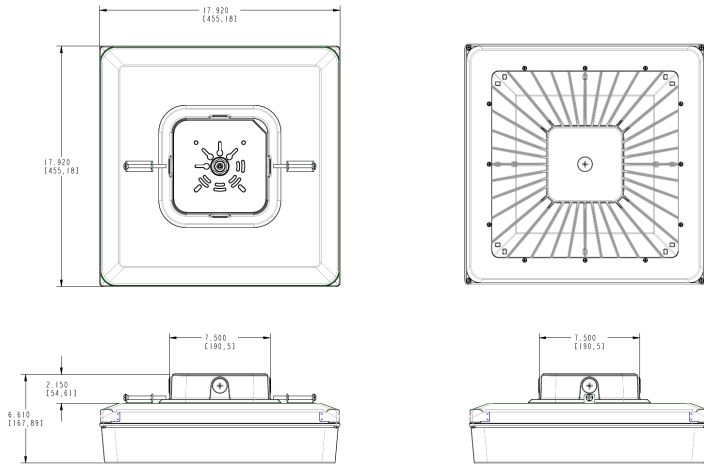

Dimensions

Features

- Ultra-high efficiency
- Pendant or surface mount
- Low glare, vandal-resistant polycarbonate lens
- 20% uplight eliminates "cave effect"
- 100,000-Hour LED lifespan
- 5-Year, No-Compromise Warranty

Ordering Matrix

Family	Wattage	Color Temp	Finish	Driver Options	Options	Other Options
PRT	70	N			/PCS	
	30 = 30W (14" x 14") 42 = 42W (14" x 14") 55 = 55W (14" x 14") 70 = 70W (18" x 18") 80 = 80W (18" x 18") 105 = 105W (18" x 18")	Blank = 5000K Cool N = 4000K Neutral Y = 3000K Warm	Blank = Bronze W = White	Blank = 120-277V, 0-10V Dimming /480 = 480V, 0-10V Dimming	Blank = No Option /E = Battery Backup /WS = Multi-Level Motion Sensor for 14" /WS2 = Multi-Level Motion Sensor for 18" /PCS = 120V Swivel Photocell /PCS2 = 277V Swivel Photocell /PCS4 = 480V Swivel Photocell /LC = Lightcloud® Controller /LCS = Lightcloud® Sensor	Blank = Standard USA = BAA Compliant

¹ Only available for 120-277V.