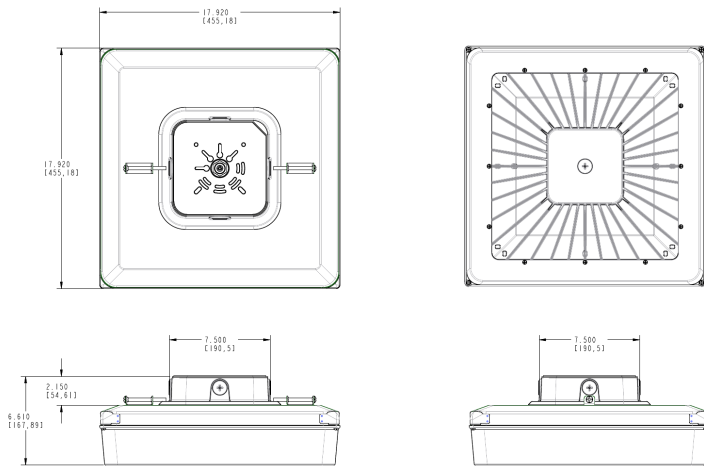

Dimensions

Features

- Ultra-high efficiency
- Pendant or surface mount
- Low glare, vandal-resistant polycarbonate lens
- 20% uplight eliminates "cave effect"
- 100,000-Hour LED lifespan
- 5-Year, No-Compromise Warranty and 10-Year, No-Compromise Lightcloud Warranty

Ordering Matrix

Family	Wattage	Color Temp	Finish	Driver Options	Options	Other Options
PRT	70				/LCS	
	30 = 30W (14" x 14") 42 = 42W (14" x 14") 55 = 55W (14" x 14") 70 = 70W (18" x 18") 80 = 80W (18" x 18") 105 = 105W (18" x 18")	Blank = 5000K Cool N = 4000K Neutral Y = 3000K Warm	Blank = Bronze W = White	Blank = 120-277V, 0-10V Dimming /480 = 480V, 0-10V Dimming	Blank = No Option /E = Battery Backup /WS = Multi-Level Motion Sensor for 14" /WS2 = Multi-Level Motion Sensor for 18" /PCS = 120V Swivel Photocell /PCS2 = 277V Swivel Photocell /PCS4 = 480V Swivel Photocell /LC = Lightcloud® Controller /LCS = Lightcloud® Sensor	Blank = Standard USA = BAA Compliant

¹ Only available for 120-277V.