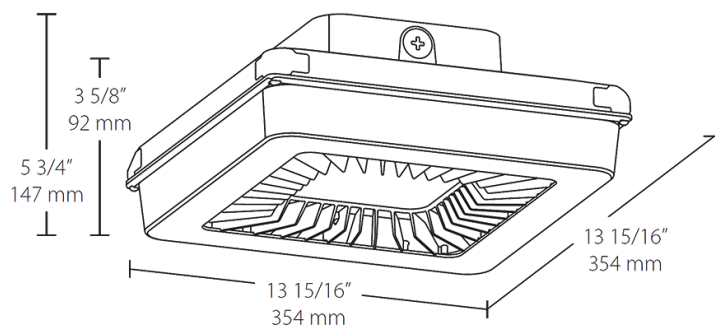

Technical Specifications (continued)

Color Uniformity:

RAB's range of Correlated Color Temperature follows the guidelines of the American National Standard for Specifications for the Chromaticity of Solid State Lighting (SSL) Products, ANSI C78.377-2017.

Performance

Lifespan:

100,000-Hour LED lifespan based on IES LM-80 results and TM-21 calculations

Wattage Equivalency:

Equivalent to 150W Metal Halide

Other

Warranty:

RAB warrants that our LED products will be free from defects in materials and workmanship for a period of five (5) years from the date of delivery to the end user, including coverage of light output, color stability, driver performance and fixture finish. RAB's warranty is subject to all terms and conditions found at rablighting.com/warranty.

Buy American Act Compliance:

RAB values USA manufacturing! Upon request, RAB may be able to manufacture this product to be compliant with the Buy American Act (BAA). Please contact customer service to request a quote for the product to be made BAA compliant.

Dimensions

Features

- Ultra-high efficiency
- Pendant or surface mount
- Low glare, vandal-resistant polycarbonate lens
- 20% uplight eliminates "cave effect"
- 100,000-Hour LED lifespan
- 5-Year, No-Compromise Warranty