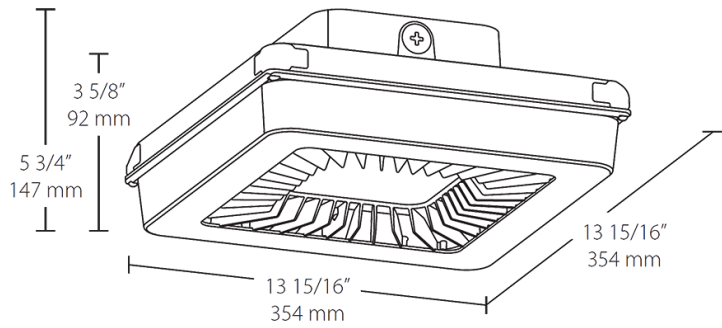

Dimensions

Features

- Ultra-high efficiency
- Pendant or surface mount
- Low glare, vandal-resistant polycarbonate lens
- 20% uplight eliminates "cave effect"
- 100,000-Hour LED lifespan
- 5-Year, No-Compromise Warranty