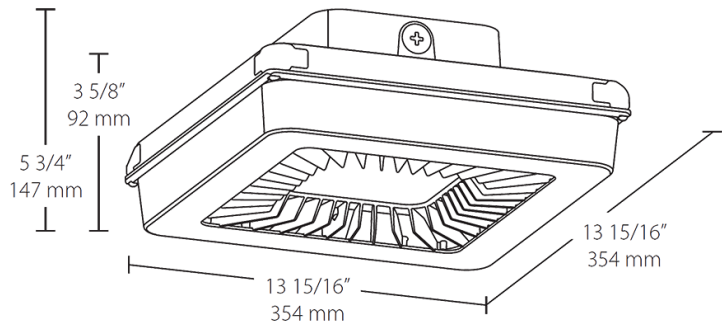

Dimensions

Features

- Ultra-high efficiency
- Pendant or surface mount
- Low glare, vandal-resistant polycarbonate lens
- 20% uplight eliminates "cave effect"
- 100,000-Hour LED lifespan
- 5-Year, No-Compromise Warranty