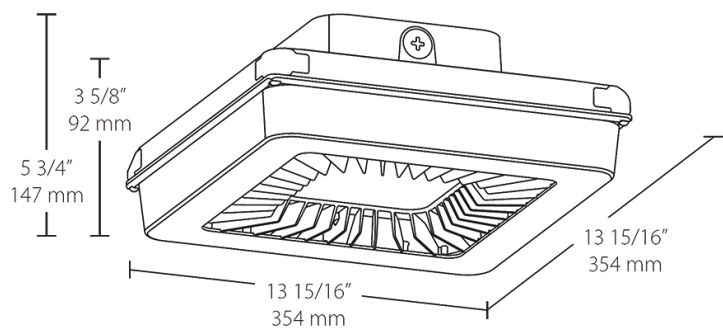

Technical Specifications (continued)

Color Stability:

LED color temperature is warranted to shift no more than 200K in color temperature over a 5-year period

Color Uniformity:

RAB's range of Correlated Color Temperature follows the guidelines of the American National Standard for Specifications for the Chromaticity of Solid State Lighting (SSL) Products, ANSI C78.377-2017.

Performance

Lifespan:

100,000-Hour LED lifespan based on IES LM-80 results and TM-21 calculations

Wattage Equivalency:

Equivalent to 100W Metal Halide

Other

Warranty:

RAB warrants that our LED products will be free from defects in materials and workmanship for a period of five (5) years from the date of delivery to the end user, including coverage of light output, color stability, driver performance and fixture finish. RAB's warranty is subject to all terms and conditions found at rablighting.com/warranty.

Buy American Act Compliance:

RAB values USA manufacturing! Upon request, RAB may be able to manufacture this product to be compliant with the Buy American Act (BAA). Please contact customer service to request a quote for the product to be made BAA compliant.

Dimensions

Features

- Ultra-high efficiency
- Pendant or surface mount
- Low glare, vandal-resistant polycarbonate lens
- 20% uplight eliminates "cave effect"
- 100,000-Hour LED lifespan
- 5-Year, No-Compromise Warranty