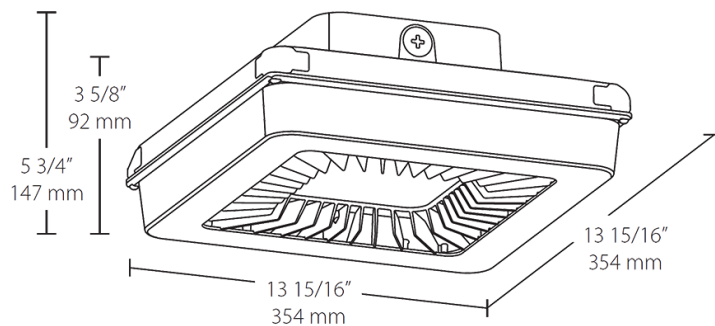

Technical Specifications (continued)

Color Stability:

LED color temperature is warranted to shift no more than 200K in color temperature over a 5-year period

Color Uniformity:

RAB's range of Correlated Color Temperature follows the guidelines of the American National Standard for Specifications for the Chromaticity of Solid State Lighting (SSL) Products, ANSI C78.377-2017.

Performance

Lifespan:

100,000-Hour LED lifespan based on IES LM-80 results and TM-21 calculations

Wattage Equivalency:

Equivalent to 100W Metal Halide

Other

Warranty:

RAB warrants that our LED products will be free from defects in materials and workmanship for a period of five (5) years from the date of delivery to the end user, including coverage of light output, color stability, driver performance and fixture finish. RAB's warranty is subject to all terms and conditions found at rablighting.com/warranty.

Buy American Act Compliance:

RAB values USA manufacturing! Upon request, RAB may be able to manufacture this product to be compliant with the Buy American Act (BAA). Please contact customer service to request a quote for the product to be made BAA compliant.

Dimensions

Features

- Ultra-high efficiency
- Pendant or surface mount
- Low glare, vandal-resistant polycarbonate lens
- 20% uplight eliminates "cave effect"
- 100,000-Hour LED lifespan
- 5-Year, No-Compromise Warranty