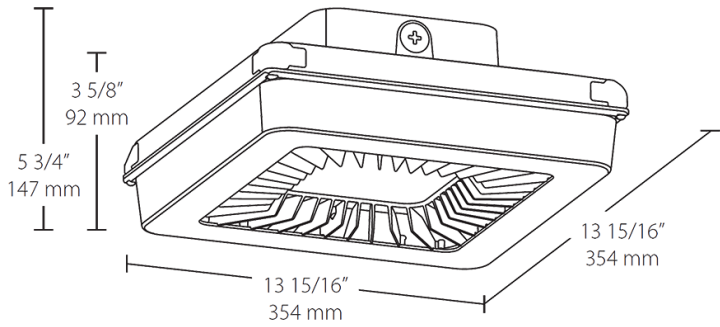

Dimensions

Features

- Ultra-high efficiency
- Pendant or surface mount
- Low glare, vandal-resistant polycarbonate lens
- 20% uplight eliminates "cave effect"
- 100,000-Hour LED lifespan
- 5-Year, No-Compromise Warranty and 10-Year, No-Compromise Lightcloud Warranty

Ordering Matrix

Family	Wattage	Color Temp	Finish	Driver Options	Options	Other Options
PRT	30	N			/LC	
	30 = 30W (14" x 14") 42 = 42W (14" x 14") 55 = 55W (14" x 14") 70 = 70W (18" x 18") 80 = 80W (18" x 18") 105 = 105W (18" x 18")	Blank = 5000K Cool N = 4000K Neutral Y = 3000K Warm	Blank = Bronze W = White	Blank = 120-277V, 0-10V Dimming /480 = 480V, 0-10V Dimming	Blank = No Option /E = Battery Backup /WS = Multi-Level Motion Sensor for 14" /WS2 = Multi-Level Motion Sensor for 18" /PCS = 120V Swivel Photocell /PCS2 = 277V Swivel Photocell /PCS4 = 480V Swivel Photocell /LC = Lightcloud® Controller /LCS = Lightcloud® Sensor	Blank = Standard USA = BAA Compliant

¹ Only available for 120-277V.