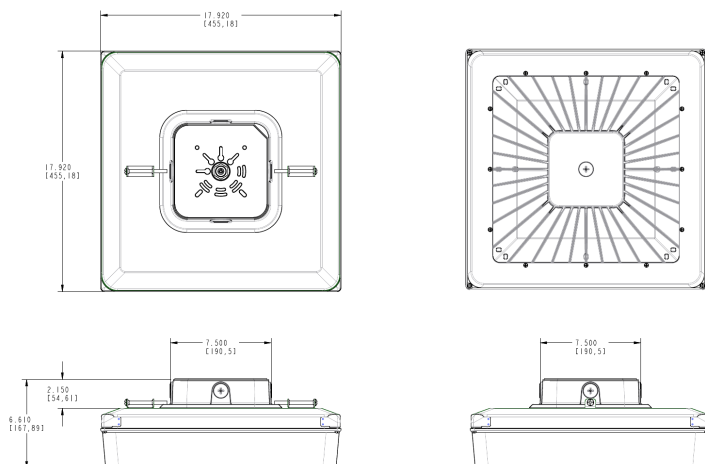

Dimensions

Features

- Ultra-high efficiency
- Pendant or surface mount
- Low glare, vandal-resistant polycarbonate lens
- 20% uplight eliminates "cave effect"
- 100,000-Hour LED lifespan
- 5-Year, No-Compromise Warranty