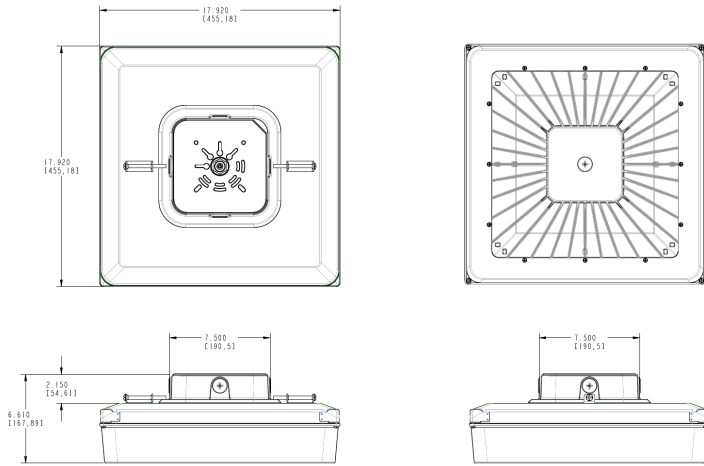

Dimensions

Features

- Ultra-high efficiency
- Pendant or surface mount
- Low glare, vandal-resistant polycarbonate lens
- 20% uplight eliminates "cave effect"
- 100,000-Hour LED lifespan
- 5-Year, No-Compromise Warranty

Ordering Matrix

Family	Wattage	Color Temp	Finish	Driver Options	Options	Other Options
PRT	105				/E	
	30 = 30W (14" x 14") 42 = 42W (14" x 14") 55 = 55W (14" x 14") 70 = 70W (18" x 18") 80 = 80W (18" x 18") 105 = 105W (18" x 18")	Blank = 5000K Cool N = 4000K Neutral Y = 3000K Warm	Blank = Bronze W = White	Blank = 120-277V, 0-10V Dimming /480 = 480V, 0-10V Dimming	/LCS = Lightcloud® Sensor Blank = No Option /E = Battery Backup /WS = Multi-Level Motion Sensor for 14" /WS2 = Multi-Level Motion Sensor for 18" /PCS = 120V Swivel Photocell /PCS2 = 277V Swivel Photocell /PCS4 = 480V Swivel Photocell /LC = Lightcloud® Controller	Blank = Standard USA = BAA Compliant

¹ Only available for 120-277V.