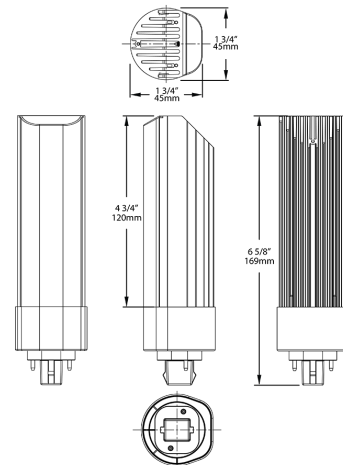

#### Model Number for Certification:

T10221(PLT-15.5-H-835-BYP)

## Dimension