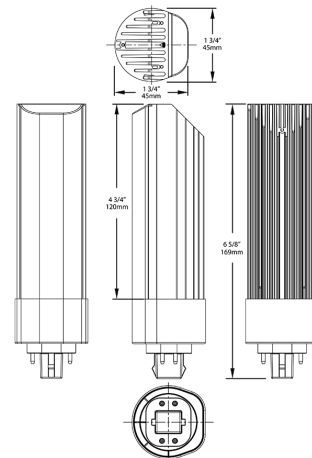

FCC:

Complies with Part 15B of the FCC Rules

Model Number for Certification:

T10216(PLT-14.5-H-840-DIR)

DLC Listed:

This product is on the Design Lights Consortium (DLC) Qualified Products List and is eligible for rebates from DLC Member Utilities. Designed to meet DLC 5.1 requirements.

DLC Product Code: PLP5XZIC08T

Case and Pallet Dimensions

	QTY	LENGTH (in)	WIDTH (in)	HEIGHT (in)
CASE	0	0	0	0
PALLET	440	0	0	0

Dimension

Features

- Replaces 42W G24q Lamps
- Ballast Compatible. Directly Compatible with Most Existing CFL Ballasts.
- Compatible with G24q / GX24q (4-pin CFL) installations
- 50,000 hour Lifespan
- Environmentally friendly, no mercury used
- UL Listed, DLC Listed
- Rated for use in enclosed and open fixtures in dry or damp locations
- 5 Year No Compromise Warranty

Ordering Matrix

Family		Wattage		Orientation		CRI/Color Temp		Installation Type	
PLT	-	14.5	-	H	-	840	-	DIR	
		14.5 = 14.5W 17 = 17W		H = Horizontal V = Vertical		850 = 80 CRI, 5000K 840 = 80 CRI, 4000K 835 = 80 CRI, 3500K 830 = 80 CRI, 3000K		DIR = Ballast Compatible	