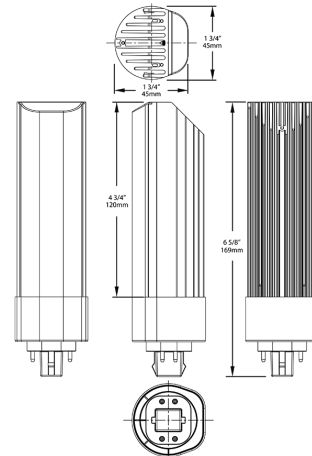

FCC:

Complies with Part 15B of the FCC Rules

Model Number for Certification:

T10215(PLT-14.5-H-835-DIR)

DLC Listed:

This product is on the Design Lights Consortium (DLC) Qualified Products List and is eligible for rebates from DLC Member Utilities. Designed to meet DLC 5.1 requirements.

DLC Product Code: PLB5ZUQRIR97

Case and Pallet Dimensions

	QTY	LENGTH (in)	WIDTH (in)	HEIGHT (in)
CASE	0	0	0	0
PALLET	440	0	0	0

Dimension

Features

- Replaces 42W G24q Lamps
- Ballast Compatible. Directly Compatible with Most Existing CFL Ballasts.
- Compatible with G24q / GX24q (4-pin CFL) installations
- 50,000 hour Lifespan
- Environmentally friendly, no mercury used
- UL Listed, DLC Listed
- Rated for use in enclosed and open fixtures in dry or damp locations
- 5 Year No Compromise Warranty

Ordering Matrix

Family		Wattage		Orientation		CRI/Color Temp		Installation Type	
PLT	-	14.5	-	H	-	835	-	DIR	
		14.5 = 14.5W 17 = 17W		H = Horizontal V = Vertical		850 = 80 CRI, 5000K 840 = 80 CRI, 4000K 835 = 80 CRI, 3500K 830 = 80 CRI, 3000K		DIR = Ballast Compatible	