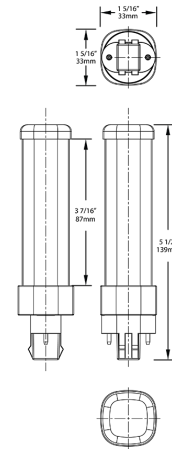

Non-Dim

Input Voltage:

120-277 Type B (Type A dependent on ballast)

Construction

Bulb Shape:

PLS-Horizontal

Enclosure Material:

Polycarbonate

FCC:

Complies with Part 15B of the FCC Rules

Model Number for Certification:

T10206(PLS-5-H-827-HYB)

Case and Pallet Dimensions

	QTY	LENGTH (in)	WIDTH (in)	HEIGHT (in)
CASE	0	0	0	0
PALLET	5184	0	0	0

Dimension