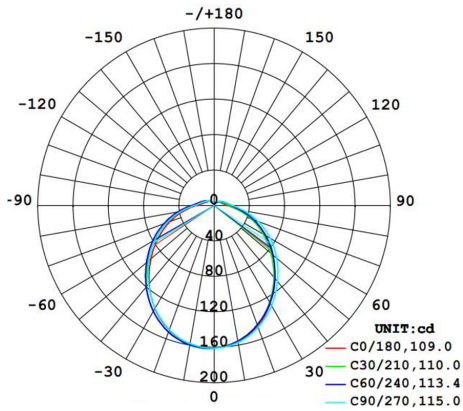

Light Distribution

Features

- Replaces 13W CFL Lamps
- Plug and Play on existing Magnetic CFL ballasts or can be wired directly to line voltage without need for an external driver or ballast
- Compatible with Gx23 base installations
- 50,000 hour Lifespan
- Environmentally friendly, no mercury used
- UL Classified
- Rated for use in enclosed and open fixtures in dry or damp locations
- Non-Dimmable
- 5 Year No Compromise Warranty

Ordering Matrix

Family	Wattage	Orientation	CRI/Color Temp	Installation Type
PLS	5.5	V	835	HYB
	5.5 = 5.5W	H = Horizontal V = Vertical	850 = 80 CRI, 5000K 840 = 80 CRI, 4000K 835 = 80 CRI, 3500K 830 = 80 CRI, 3000K 827 = 80 CRI, 2700K	HYB = Hybrid