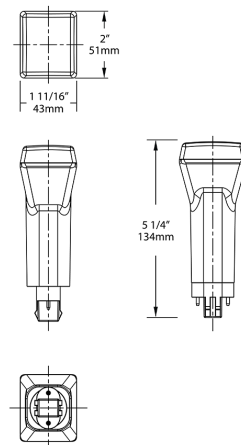

Complies with Part 15B of the FCC Rules

Model Number for Certification:

T10212(PLS-5.5-V-835-HYB)

Minimum Compartment Size

Length x Width x Height [in]	Lamp Quantity
11	1

Case and Pallet Dimensions

	QTY	LENGTH (in)	WIDTH (in)	HEIGHT (in)
CASE	12	0	0	0
PALLET	184	0	0	0

Dimension

Light Distribution

Features

- Replaces 13W CFL Lamps
- Plug and Play on existing Magnetic CFL ballasts or can be wired directly to line voltage without need for an external driver or ballast
- Compatible with Gx23 base installations
- 50,000 hour Lifespan
- Environmentally friendly, no mercury used
- UL Classified
- Rated for use in enclosed and open fixtures in dry or damp locations
- Non-Dimmable
- 5 Year No Compromise Warranty