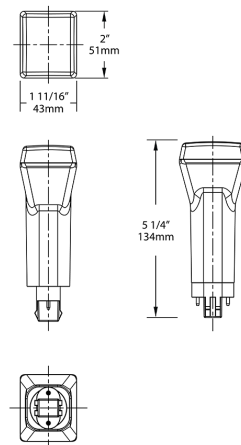

Complies with Part 15B of the FCC Rules

Model Number for Certification:

T10210(PLS-5.5-V-827-HYB)

Minimum Compartment Size

Length x Width x Height [in]	Lamp Quantity
11	1

Case and Pallet Dimensions

	QTY	LENGTH (in)	WIDTH (in)	HEIGHT (in)
CASE	12	0	0	0
PALLET	184	0	0	0

Dimension

Light Distribution

Features

- Replaces 13W CFL Lamps
- Plug and Play on existing Magnetic CFL ballasts or can be wired directly to line voltage without need for an external driver or ballast
- Compatible with Gx23 base installations
- 50,000 hour Lifespan
- Environmentally friendly, no mercury used
- UL Classified
- Rated for use in enclosed and open fixtures in dry or damp locations
- Non-Dimmable
- 5 Year No Compromise Warranty