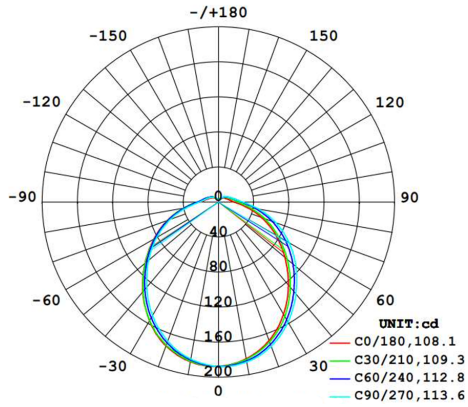

Light Distribution

Features

- Replaces 13W CFL Lamps
- Plug and Play on existing Magnetic CFL ballasts or can be wired directly to line voltage without need for an external driver or ballast
- Compatible with Gx23 base installations
- 50,000 hour Lifespan
- Environmentally friendly, no mercury used
- UL Classified
- Rated for use in enclosed and open fixtures in dry or damp locations
- Non-Dimmable
- 5 Year No Compromise Warranty

Ordering Matrix

Family	Wattage	Orientation	CRI/Color Temp	Installation Type
PLS	5.5	V	827	HYB
	5.5 = 5.5W	H = Horizontal V = Vertical	850 = 80 CRI, 5000K 840 = 80 CRI, 4000K 835 = 80 CRI, 3500K 830 = 80 CRI, 3000K 827 = 80 CRI, 2700K	HYB = Hybrid