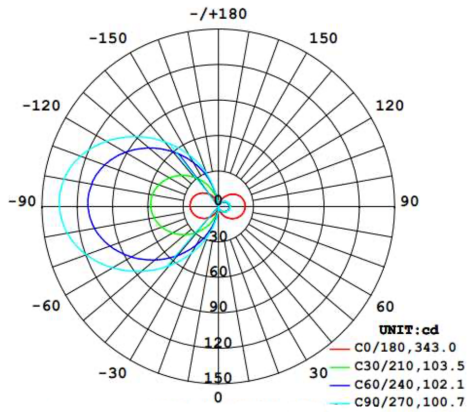

Light Distribution

Features

- Replaces 13W CFL Lamps
- Plug and Play on existing magnetic CFL ballasts or can be wired directly to line voltage without need for an external driver or ballast
- Compatible with Gx23 base installations
- 50,000 hour Lifespan
- Environmentally friendly, no mercury used
- UL Classified
- Rated for use in enclosed and open fixtures in dry or damp locations
- 5 Year No Compromise Warranty

Ordering Matrix

Family	Wattage	Orientation	CRI/Color Temp	Installation Type
PLS	3.5	H	827	HYB
	3.5 = 3.5W 5 = 5W 5.2 = 5.2W	H = Horizontal	840 = 80 CRI, 4000K 835 = 80 CRI, 3500K 830 = 80 CRI, 3000K 827 = 80 CRI, 2700K	HYB = Hybrid