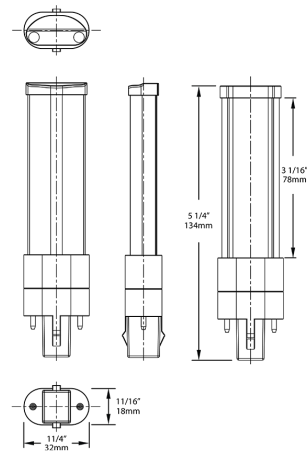

Complies with Part 15B of the FCC Rules

Model Number for Certification:

T10202(PLS-3.5-H-827-HYB)

Minimum Compartment Size

Length x Width x Height [in]	Lamp Quantity
6	1

Case and Pallet Dimensions

	QTY	LENGTH (in)	WIDTH (in)	HEIGHT (in)
CASE	12	0	0	0
PALLET	1392	0	0	0

Dimension

Light Distribution

Features

- Replaces 13W CFL Lamps
- Plug and Play on existing magnetic CFL ballasts or can be wired directly to line voltage without need for an external driver or ballast
- Compatible with Gx23 base installations
- 50,000 hour Lifespan
- Environmentally friendly, no mercury used
- UL Classified
- Rated for use in enclosed and open fixtures in dry or damp locations
- 5 Year No Compromise Warranty