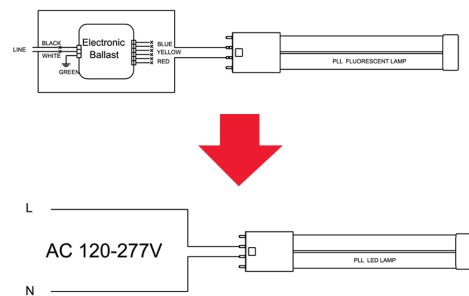

Model Number for Certification:

PLL-17-850-BYP

California Energy Commission (CEC) Status:

Lawful for Sales in California

Application:

Suitable for damp locations and totally enclosed fixtures.

DLC Listed:

This product is on the Design Lights Consortium (DLC) Qualified Products List and is eligible for rebates from DLC Member Utilities. Designed to meet DLC 5.1 requirements.

DLC Product Code: PQWNE0TM

Optical

Beam Angle:

210°

Case and Pallet Dimensions

	QTY	LENGTH (in)	WIDTH (in)	HEIGHT (in)
CASE	25	23.6	9.8	7
PALLET	1400	47.2	39.4	40.2

Wiring Diagram

Dimension