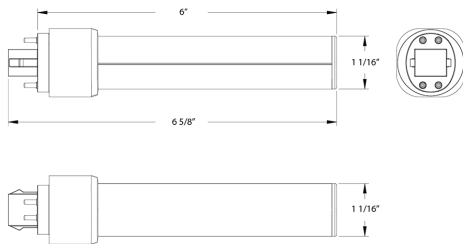

Case and Pallet Dimensions

	QTY	LENGTH (in)	WIDTH (in)	HEIGHT (in)
CASE	12	6.5	4.9	7
PALLET	3384	0	0	0

Wiring Diagram

Dimension

Features

- Replaces CFL 18W, 26W, and 32W G24q Lamps
- Ballast Compatible. Directly Compatible with Most Existing CFL Ballasts.
- Compatible with G24q / GX24q (4-pin CFL) installations
- 50,000 hour Lifespan
- Environmentally friendly, no mercury used
- UL Listed, DLC Listed
- Rated for use in enclosed and open fixtures in dry or damp locations
- 5 Year No Compromise Warranty