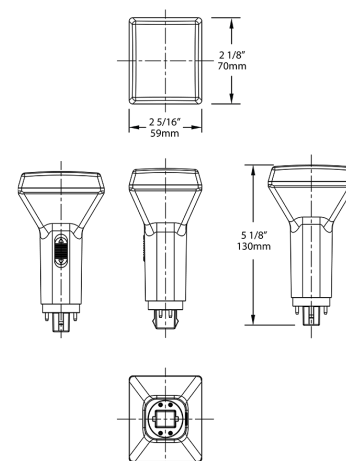

DLC Product Code: PLCP6KX7QPBO

Optical

Beam Angle:

140°

Minimum Compartment Size

Length x Width x Height [in]	Lamp Quantity
9	1

Case and Pallet Dimensions

	QTY	LENGTH (in)	WIDTH (in)	HEIGHT (in)
CASE	12	0	0	0
PALLET	281	0	0	0

Dimension

Light Distribution