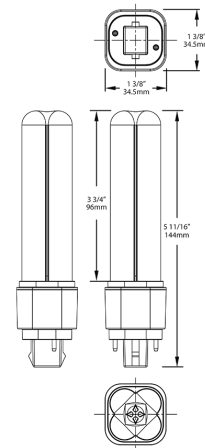

Complies with Part 15B of the FCC Rules

**Model Number for Certification:**

T10189(PLC-7-O-840-HYB)

**Minimum Compartment Size**

Length x Width x Height [in]	Lamp Quantity
6	1

**Case and Pallet Dimensions**

	QTY	LENGTH (in)	WIDTH (in)	HEIGHT (in)
CASE	12	0	0	0
PALLET	808	0	0	0

**Dimension**

Light Distribution