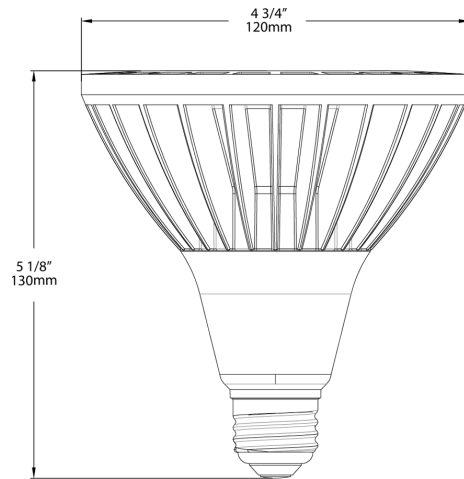

Technical Specifications		
<p>Performance</p> <p>Product Type: HID Replacement</p> <p>Input Wattage: 26W</p> <p>Lumens (Nominal): 2,400lm</p> <p>Efficacy: 92lm/W</p> <p>L70 Lifespan: 25,000 Hours</p> <p>Construction</p> <p>Bulb Shape: PAR38</p> <p>Base Type: E26 Edison</p> <p>For Use Outdoors in Open Fixtures: No</p>	<p>LED Characteristics</p> <p>Color Temperature: 4000K Cool White</p> <p>Color Accuracy (CRI): 90 CRI</p> <p>Electrical</p> <p>Power Factor: 0.9</p> <p>Operating Temperature: -25°C to 40°C</p> <p>Dimmable: No</p> <p>Input Voltage: 120-277V AC</p> <p>Operating Frequency: 60 Hz</p> <p>Input Current @ 120V: 225mA</p>	<p>Input Current @ 277V: 105mA</p> <p>Flicker: <30%</p> <p>Optical</p> <p>Beam Angle: 25°</p> <p>Other</p> <p>Warranty: RAB warrants that our LED products will be free from defects in materials and workmanship for a period of four (4) years from the date of delivery to the end user, including coverage of light output, color stability, driver performance and fixture finish. RAB's warranty is subject to all terms and conditions found at rablighting.com/warranty.</p> <p>Compliance</p> <p>UL Listed: Yes</p>

Case and Pallet Dimensions

	QTY	LENGTH (in)	WIDTH (in)	HEIGHT (in)
CASE	6	15.4	10.4	7
PALLET	480	50.1	37.6	47.6

Dimension

Light Distribution