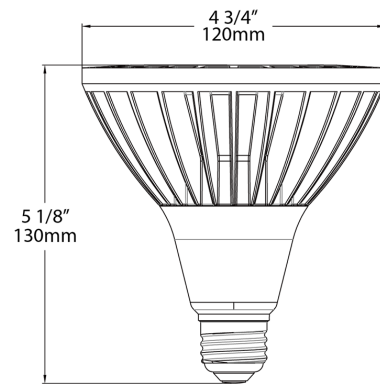

Case and Pallet Dimensions

	QTY	LENGTH (in)	WIDTH (in)	HEIGHT (in)
CASE	6	15.1	10.2	6
PALLET	360	45.4	35.5	48.5

Dimension

Light Distribution