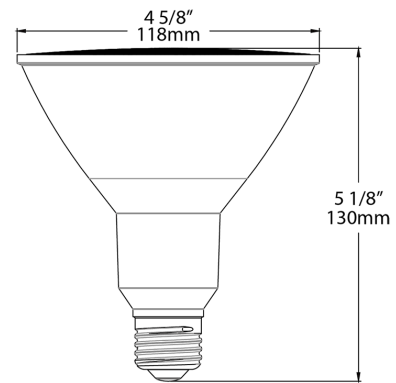

Technical Specifications		
Performance <hr/> Product Type: PAR Input Wattage: 16W Lumens (Nominal): 1,370lm Efficacy: 83lm/W L70 Lifespan: 40,000 Hours Construction <hr/> Bulb Shape: PAR38 Base Type: E26 Edison For Use Outdoors in Open Fixtures: Yes	LED Characteristics <hr/> Color Temperature: 3000K Warm White Color Accuracy (CRI): 90 CRI Electrical <hr/> Power Factor: 0.9 Operating Temperature: -20°C to 45°C (-4°F to 113°F) Dimmable: Yes, down to 10% Input Voltage: 120V Flicker: <30% Optical <hr/> Beam Angle: 25°	Other <hr/> Warranty: RAB warrants that our LED products will be free from defects in materials and workmanship for a period of four (4) years from the date of delivery to the end user, including coverage of light output, color stability, driver performance and fixture finish. RAB's warranty is subject to all terms and conditions found at rablighting.com/warranty . Compliance <hr/> UL Listed: Yes Energy Star Approved: This product is ENERGY STAR® Version 2.0 Certified Energy Star ID: 2329963 California Energy Commission (CEC) Status: Lawful for Sales in California

Case and Pallet Dimensions

	QTY	LENGTH (in)	WIDTH (in)	HEIGHT (in)
CASE	6	14.9	10	6
PALLET	432	44.7	39.8	49.5

Dimension

Light Distribution