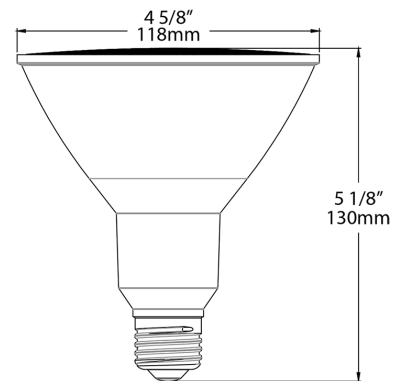

Lawful for Sales in California

Case and Pallet Dimensions

	QTY	LENGTH (in)	WIDTH (in)	HEIGHT (in)
CASE	6	14.9	10	6
PALLET	432	44.7	39.8	49.5

Dimension

Light Distribution