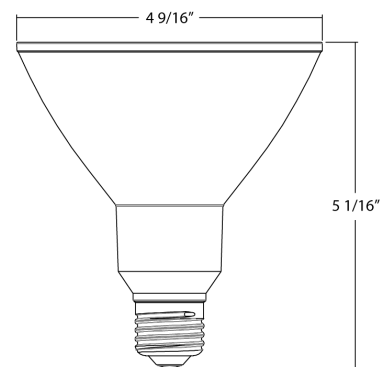

Construction

Base Type:

E26 Edison

Finish:

White

Bulb Shape:

PAR38

Endcap Material:

Case and Pallet Dimensions

	QTY	LENGTH (in)	WIDTH (in)	HEIGHT (in)
CASE	6	15.354	10.354	6
PALLET	480	46.063	36.063	49.449

Dimension

Features

- Energy efficient replacement for incandescent and halogen PAR lamps
- Constructed from durable materials which lowers risk of breakage
- Rated for use in enclosed and open fixtures in wet locations
- Single optic and full face lens for precise beam angle control
- Longer lifespan compared to legacy equivalents minimizes replacement and maintenance costs
- Replacements for halogen PAR lamps. Dimmable LED with 80 CRI and wet rated, great for use outdoors.